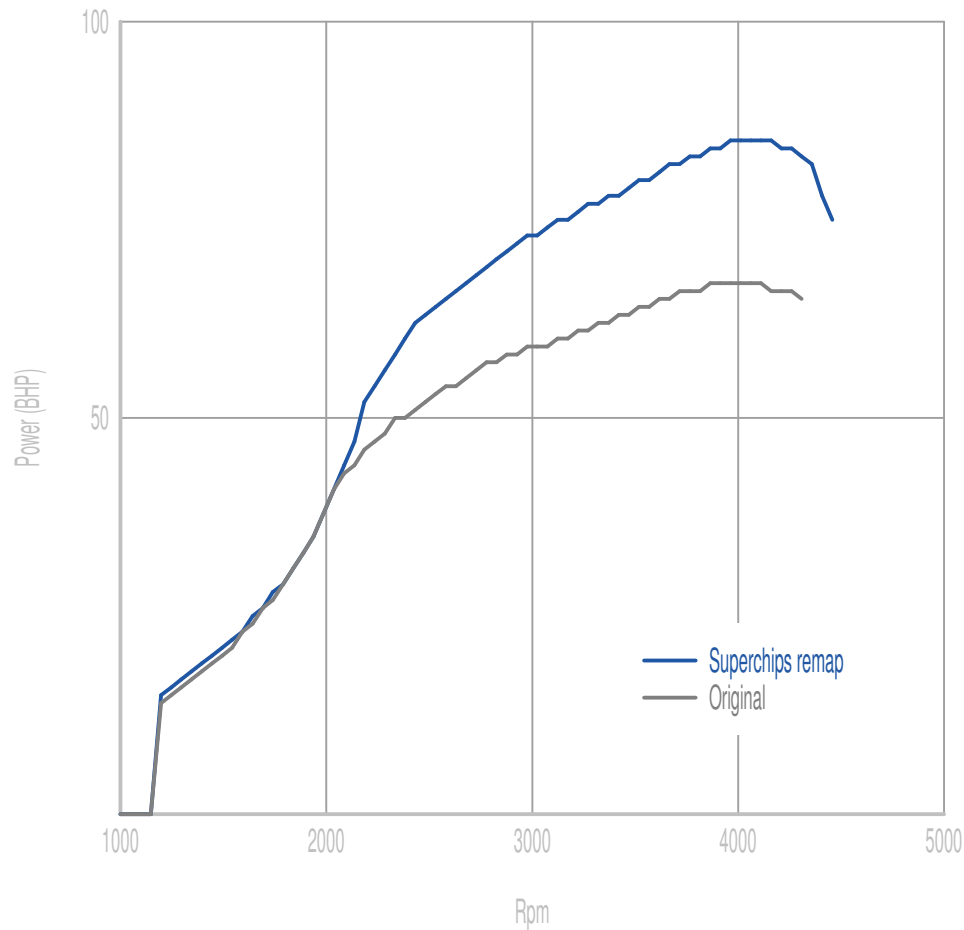

Power

18 BHP increase @ 3909 Rpm

Superchips remap Max 85 BHP @ 4151 Rpm

Original Max 67 BHP @ 4055 Rpm

Torque

32 Nm increase @ 2883 Rpm

Superchips remap Max 181 Nm @ 2421 Rpm

Original Max 154 Nm @ 2296 Rpm